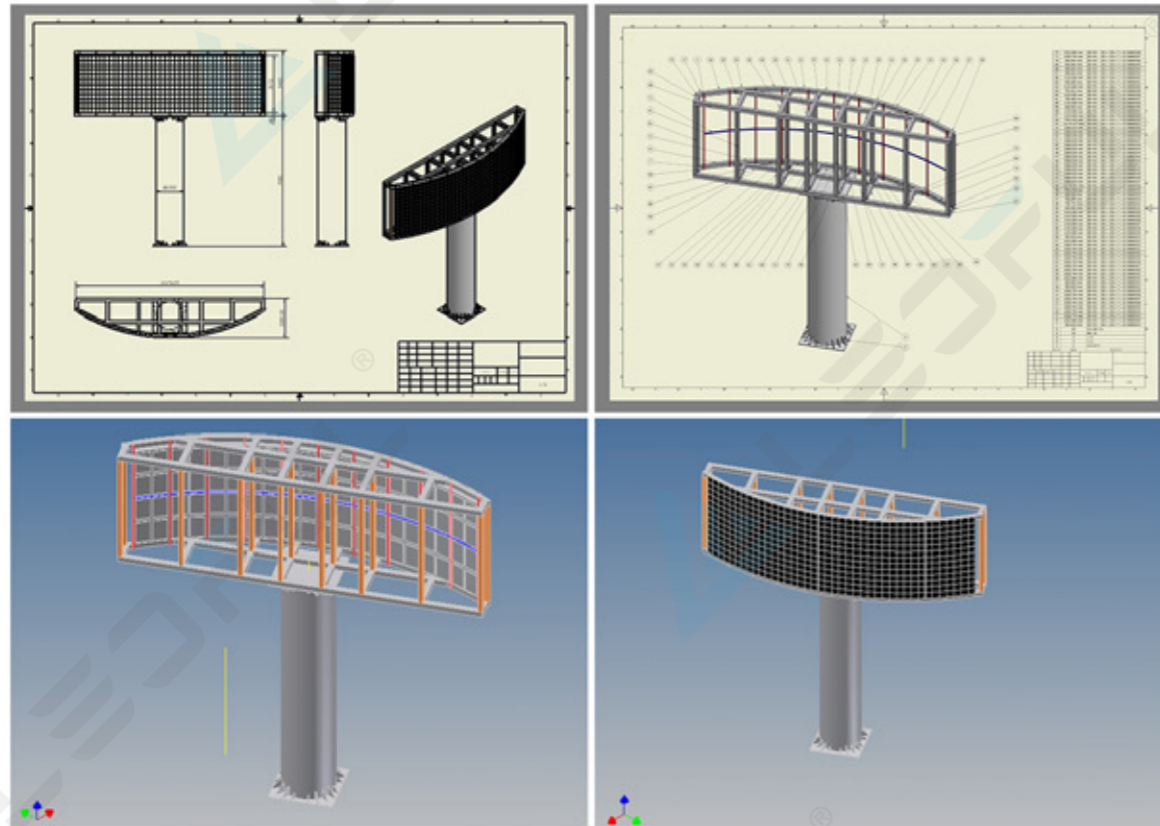

OF Series

Outdoor Fixed for Advertising

Partner

Specification

OF/OFR	OF2.5	OF3	OF3.076	OF3.91	OF4	OF4.81	OF5
Pixel Pitch(mm)	2.50	3.00	3.08	3.91	4.00	4.81	5.00
Pixel Matrix Per Sq.m	160000	111111	105680	65436	62500	62500	40000
Pixel Configuration	SMD1415	SMD1415	SMD1415	SMD1921	SMD1921	SMD1921	SMD1921
Brightness (nits)	5000	5000	5000	4000	5000 5500	4000	5500
Scan	1/16	1/16	1/13	1/16	1/10 / 1/8	1/13	1/8
Module Dimension	160x160mm	192x192mm	320x160mm	250x250mm	320x160mm / 256x128mm	250x250mm	320x160mm
Cabinet Dimension	960x960mm (Cabinet size can be changed according to module size)						
Cabinet Weight	46kg / 101lb (Iron)	46kg / 101lb (Iron)	45kg / 99lb (Iron)	44kg / 97lb (Iron)	44kg / 97lb (Iron)	43kg / 95lb (Iron)	43kg / 95lb (Iron)
Power Con. (Max / Avg)	900/ 180 w/sq.m	900/ 180 w/sq.m	900/ 180 w/sq.m	900/ 180 w/sq.m	900/ 180 w/sq.m	900/ 180 w/sq.m	900/ 180 w/sq.m
IP Rate	IP65						
Service Access	Rear						
Refresh Rate (HZ)	>1920						
Grey Scale (bit)	16bit						
Viewing Angle (H/V)	140/140						
Input Voltage (AC)	110V/240V						

* Specifications and photos are subject to change without prior notice.

structure chart

Where is LED display installed?

Pillar pole LED display

Wall mounted LED display

Features

-  Energy saving to save cost
-  Wifi, 4G, cloud, usb , remote control
-  High brightness provide perfect performance
-  Caters to change size and material
-  All Weather resistant for stable operation