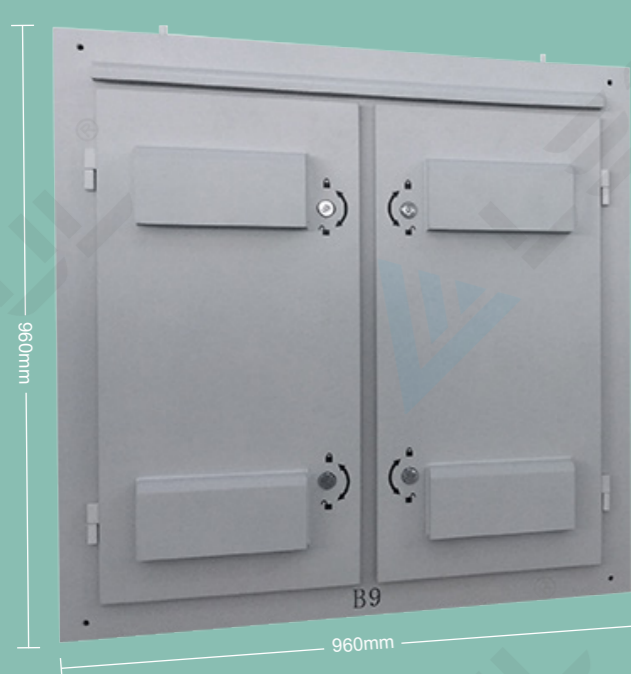

OF Series

Outdoor Fixed for Advertising

Partner

Specification

OF/OFR	OF2.5	OF3	OF3.076	OF3.91	OF4	OF4.81	OF5
Pixel Pitch(mm)	2.50	3.00	3.08	3.91	4.00	4.81	5.00
Pixel Matrix Per Sq.m	160000	111111	105680	65436	62500	62500	40000
Pixel Configuration	SMD1415	SMD1415	SMD1415	SMD1921	SMD1921	SMD1921	SMD1921
Brightness (nits)	5000	5000	5000	4000	5000 5500	4000	5500
Scan	1/16	1/16	1/13	1/16	1/10 / 1/8	1/13	1/8
Module Dimension	160x160mm	192x192mm	320x160mm	250x250mm	320x160mm / 256x128mm	250x250mm	320x160mm
Cabinet Dimension	960x960mm (Cabinet size can be changed according to module size)						
Cabinet Weight	46kg / 101lb (Iron)	46kg / 101lb (Iron)	45kg / 99lb (Iron)	44kg / 97lb (Iron)	44kg / 97lb (Iron)	43kg / 95lb (Iron)	43kg / 95lb (Iron)
Power Con. (Max / Avg)	900/ 180 w/sq.m	900/ 180 w/sq.m	900/ 180 w/sq.m	900/ 180 w/sq.m	900/ 180 w/sq.m	900/ 180 w/sq.m	900/ 180 w/sq.m
IP Rate	IP65						
Service Access	Rear						
Refresh Rate (HZ)	>1920						
Grey Scale (bit)	16bit						
Viewing Angle (H/V)	140/140						
Input Voltage (AC)	110V/240V						

* Specifications and photos are subject to change without prior notice.

structure chart

Where is LED display installed?

Pillar pole LED display

Wall mounted LED display

Features

-  Energy saving to save cost
-  Wifi, 4G, cloud, usb , remote control
-  High brightness provide perfect performance
-  Caters to change size and material
-  All Weather resistant for stable operation