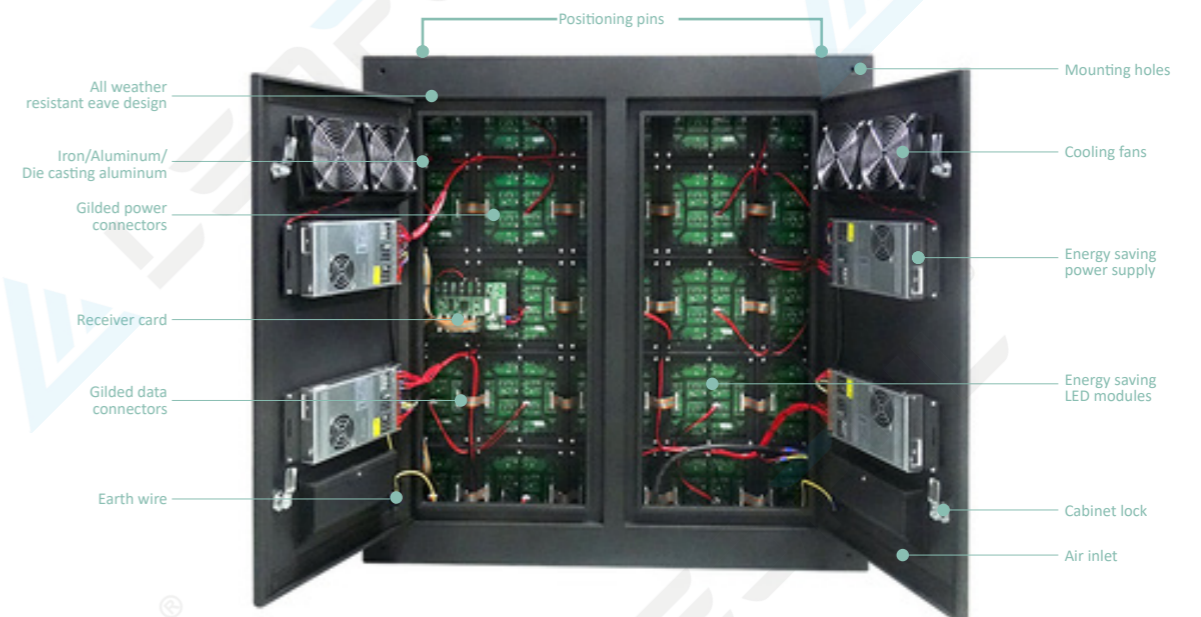

OF/OFR	OF6	OF6.6	OF8	OF10S	OF10D	OF16S	OF16D
Pixel Pitch(mm)	6.00	6.67	8.00	10.00	10.00	16.00	16.00
Pixel Matrix Per Sq.m	27777	22500	15625	10000	10000	8000	10000
Pixel Configuration	SMD3535	SMD2727	SMD3535	SMD3535	DIP346	SMD3535	DIP346
Brightness (nits)	5500	5500	6500	6500	1000	8000	10000
Scan	1/8	1/6	1/3	1/2	1/2	1/1	1/1
Module Dimension	192x192mm	320x160mm	320x160mm	320x160mm	320x160mm	256x256mm	256x256mm
Cabinet Dimension	960x960mm (Cabinet size can be changed according to module size)						
Cabinet Weight	42kg / 93lb (Iron)	42kg / 93lb (Iron)	41kg / 90lb (Iron)	40kg / 88lb (Iron)	40kg / 88lb (Iron)	46kg / 101lb (Iron)	46kg / 101lb (Iron)
Power Con. (Max / Avg)	900/ 180 w/sq.m	900/ 180 w/sq.m	900/ 180 w/sq.m	900/ 180 w/sq.m	900/ 180 w/sq.m	900/ 180 w/sq.m	900/ 180 w/sq.m
IP Rate	IP65						
Service Access	Rear						
Refresh Rate (HZ)	>1920						
Grey Scale (bit)	16bit						
Viewing Angle (H/V)	140/140						
Input Voltage (AC)	110V/240V						

* Specifications and photos are subject to change without prior notice.

structure chart

Where is LED display installed?

Pillar pole LED display

Wall mounted LED display

Features

-  Energy saving to save cost
-  Wifi, 4G, cloud, usb , remote control
-  High brightness provide perfect performance
-  Caters to change size and material
-  All Weather resistant for stable operation