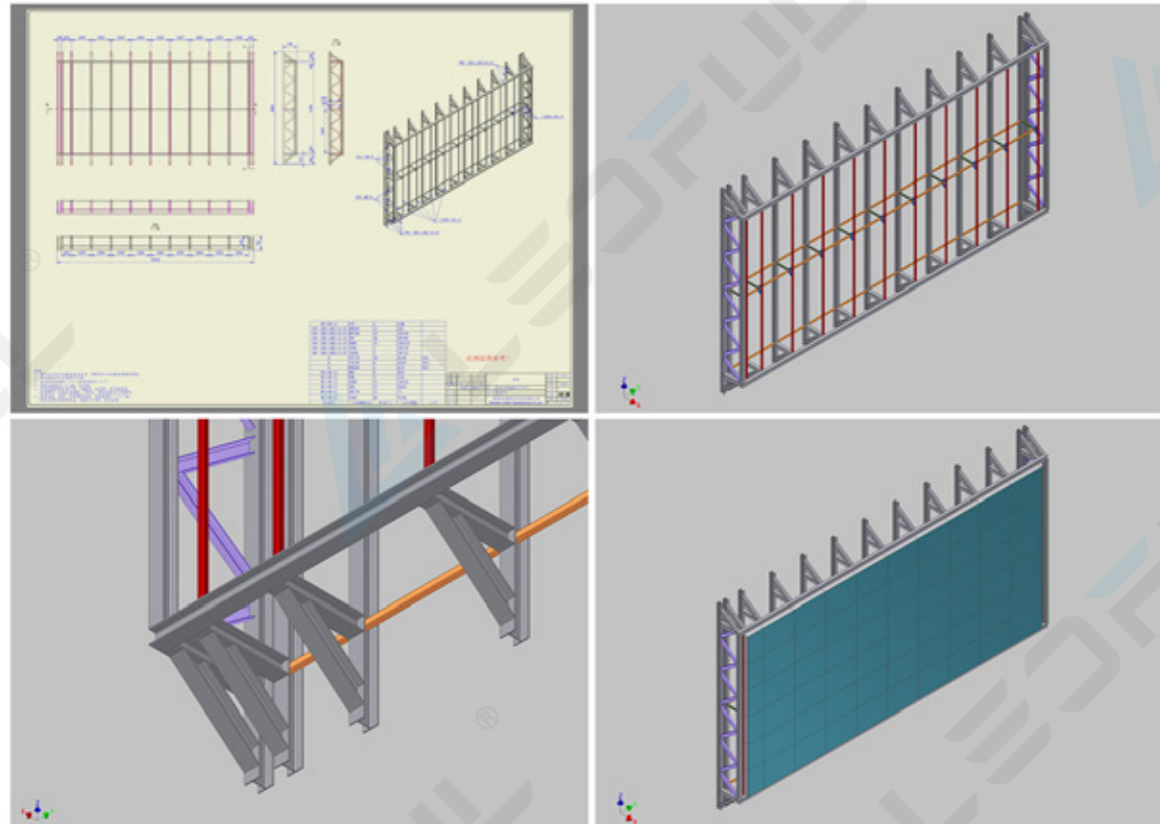

OF Series

Outdoor Fixed for Advertising

Partner

Specification

OF/OFR	OF2.5	OF3	OF3.076	OF3.91	OF4	OF4.81	OF5
Pixel Pitch(mm)	2.50	3.00	3.08	3.91	4.00	4.81	5.00
Pixel Matrix Per Sq.m	160000	111111	105680	65436	62500	62500	40000
Pixel Configuration	SMD1415	SMD1415	SMD1415	SMD1921	SMD1921	SMD1921	SMD1921
Brightness (nits)	5000	5000	5000	4000	5000 5500	4000	5500
Scan	1/16	1/16	1/13	1/16	1/10 / 1/8	1/13	1/8
Module Dimension	160x160mm	192x192mm	320x160mm	250x250mm	320x160mm / 256x128mm	250x250mm	320x160mm
Cabinet Dimension	960x960mm (Cabinet size can be changed according to module size)						
Cabinet Weight	46kg / 101lb (Iron)	46kg / 101lb (Iron)	45kg / 99lb (Iron)	44kg / 97lb (Iron)	44kg / 97lb (Iron)	43kg / 95lb (Iron)	43kg / 95lb (Iron)
Power Con. (Max / Avg)	900/ 180 w/sq.m	900/ 180 w/sq.m	900/ 180 w/sq.m	900/ 180 w/sq.m	900/ 180 w/sq.m	900/ 180 w/sq.m	900/ 180 w/sq.m
IP Rate	IP65						
Service Access	Rear						
Refresh Rate (HZ)	>1920						
Grey Scale (bit)	16bit						
Viewing Angle (H/V)	140/140						
Input Voltage (AC)	110V/240V						

* Specifications and photos are subject to change without prior notice.

structure chart

Where is LED display installed?

Pillar pole LED display

Wall mounted LED display

Features

-  Energy saving to save cost
-  Wifi, 4G, cloud, usb , remote control
-  High brightness provide perfect performance
-  Caters to change size and material
-  All Weather resistant for stable operation